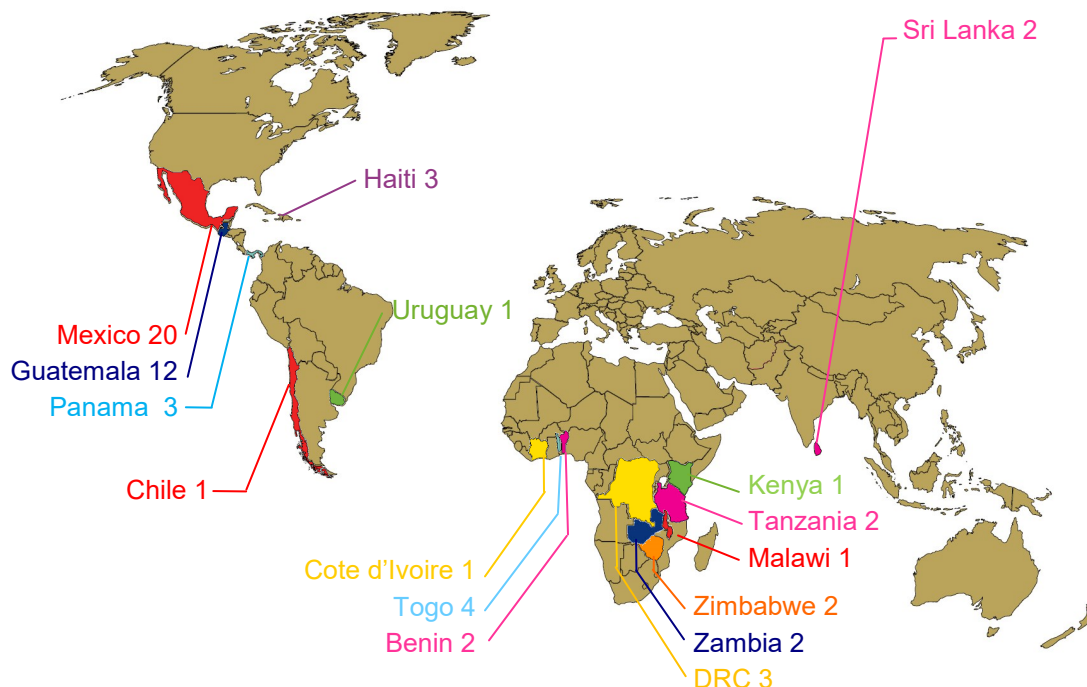

## Go Experience the Harvest!

A Ministry Trip is self-led by your local church, small group, class or business. It is comprised of **7-10 people** who join together to **fund and deliver equipment** directly to a JESUS Film team of nationals who are committed to reaching their country for Christ. Trips include **working hand-in-hand** with a JESUS Film team **on the field** and may include helping with a JESUS Film showing, equipment set up, handing out invitations, praying during the show, outreach, VBS, compassionate ministries, etc. Activities and needs vary by country. **Select a destination** from the list below.

Deliver Equipment

Engage in Ministry

Work with JF Teams

JESUS Film Showing

Leave Results to God!

## Help national workers around the world reach the lost with God's love!

Ministry teams use projection equipment to reach the lost and help start new churches. Equipment is needed to re-equip existing teams and to start new teams. Below are the regions and corresponding countries with number of needed equipment sets. Countries **underlined>** are in **urgent** need of equipment. *For more information visit [www.JFHP.org/MinistryTrips](http://www.JFHP.org/MinistryTrips).*